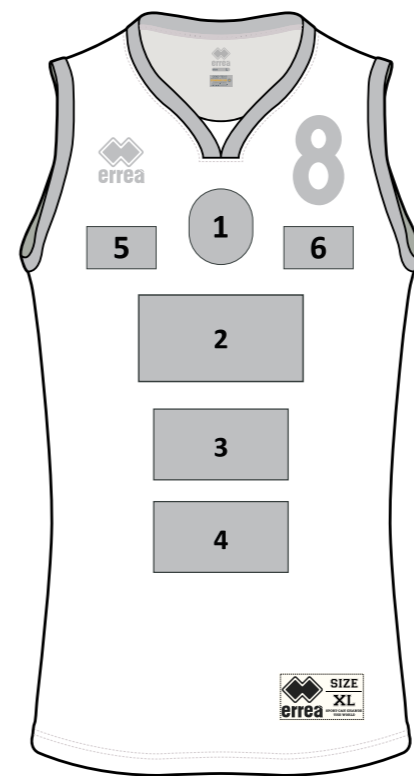

FRONT

- 1 BADGE (h x w cm) .....
- NUMBER (cm h) .....
- 2 LOGO (h x w cm) .....
- 3 LOGO (h x w cm) .....

- 4 LOGO (h x w cm) .....
- 5 LOGO (h x w cm) .....
- 6 LOGO (h x w cm) .....

BACK

- NAME cm h .....
- NUMBER cm h .....
- 7 LOGO (h x w cm) .....
- 8 LOGO (h x w cm) .....
- 9 LOGO (h x w cm) .....