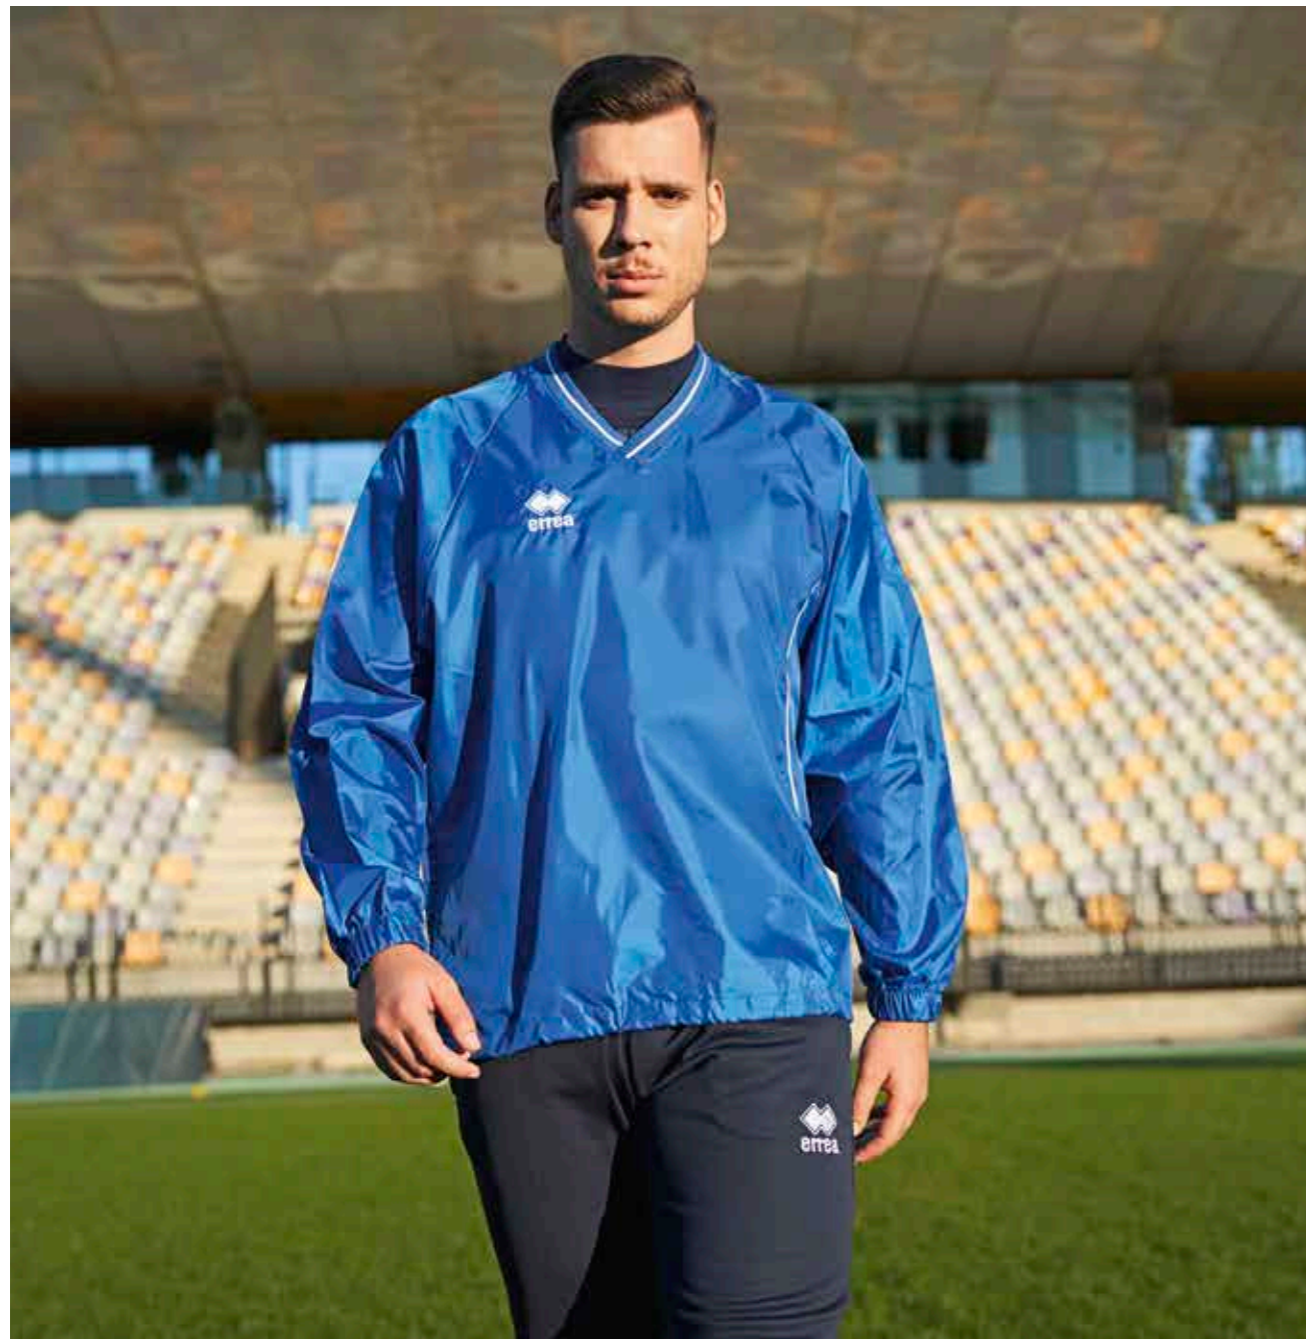

OTTAWA 3.0

€ 29,50 € 29,50

Adult
FJOE0Z
S-3XL

Junior
FJOE1Z
YXS-XXS-XS

B30 100% polyester - 65 g/mq

2024

- Veste à col en V en bord-côte
- Poignets avec élastique
- Résistant à l'eau et à la pluie
- Coulisse avec zip-arrêt

- Jacket with ribbed V-neck
- Elasticated cuffs
- Water and rain repellent
- Drawstring with stoppers

- Gerippter V-Ausschnitt
- Elastische Bündchen
- Wasserfest
- Kordelzug an der Unterseite